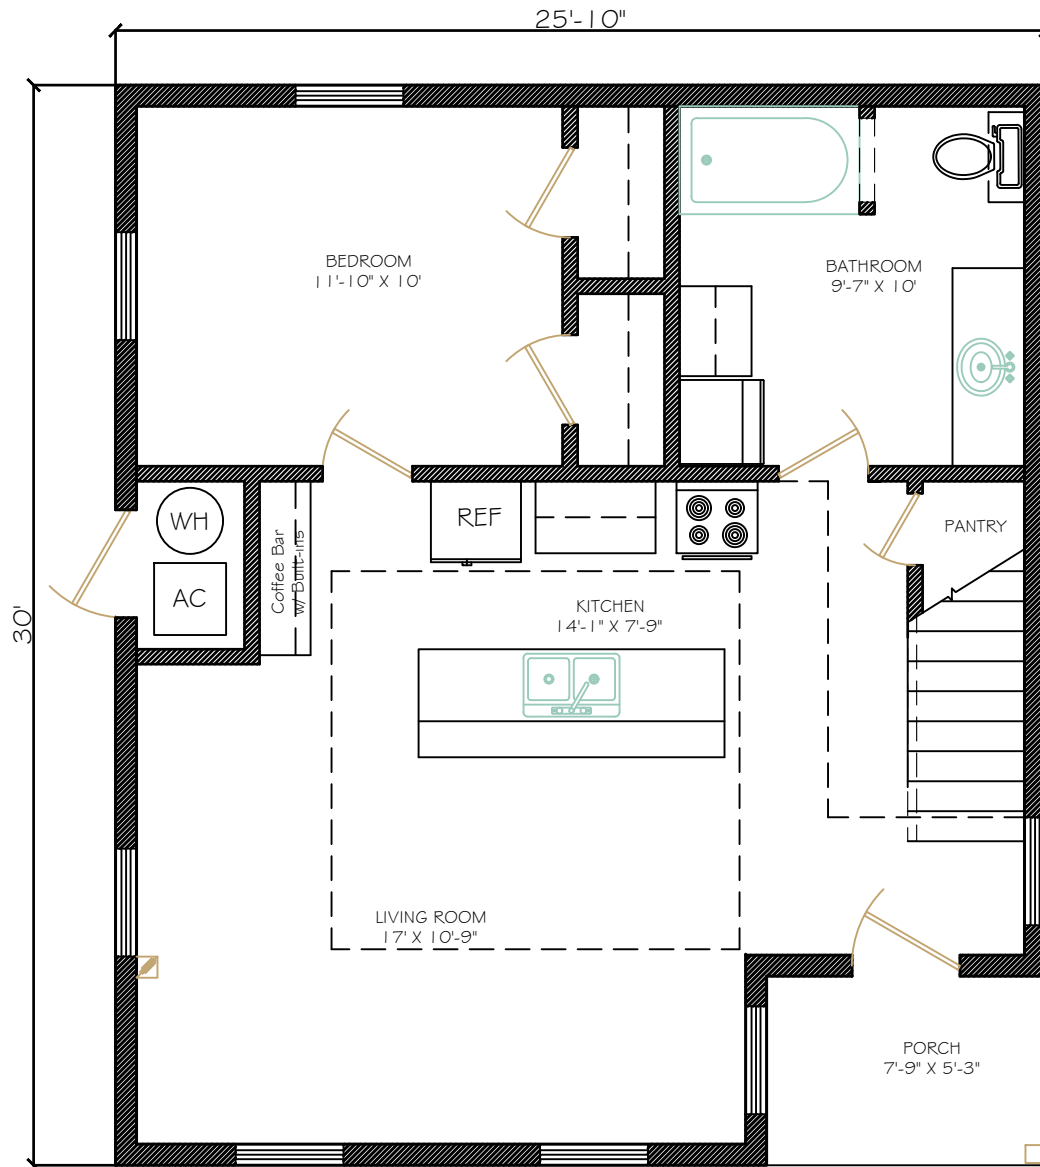

House 1: Cottage

House Sizes:

- Main Floor - 714 sf
- Loft - 117 sf
- Porch - 41 sf