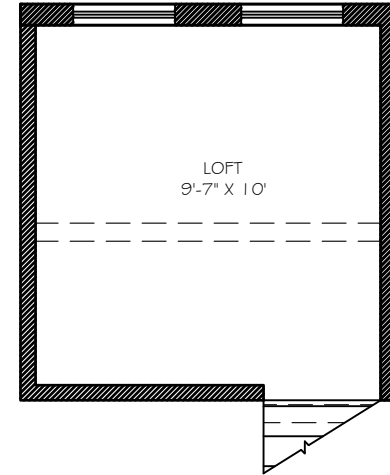

House 1: Cottage

House Sizes:

- Main Floor - 714 sf
- Loft - 117 sf
- Porch - 41 sf